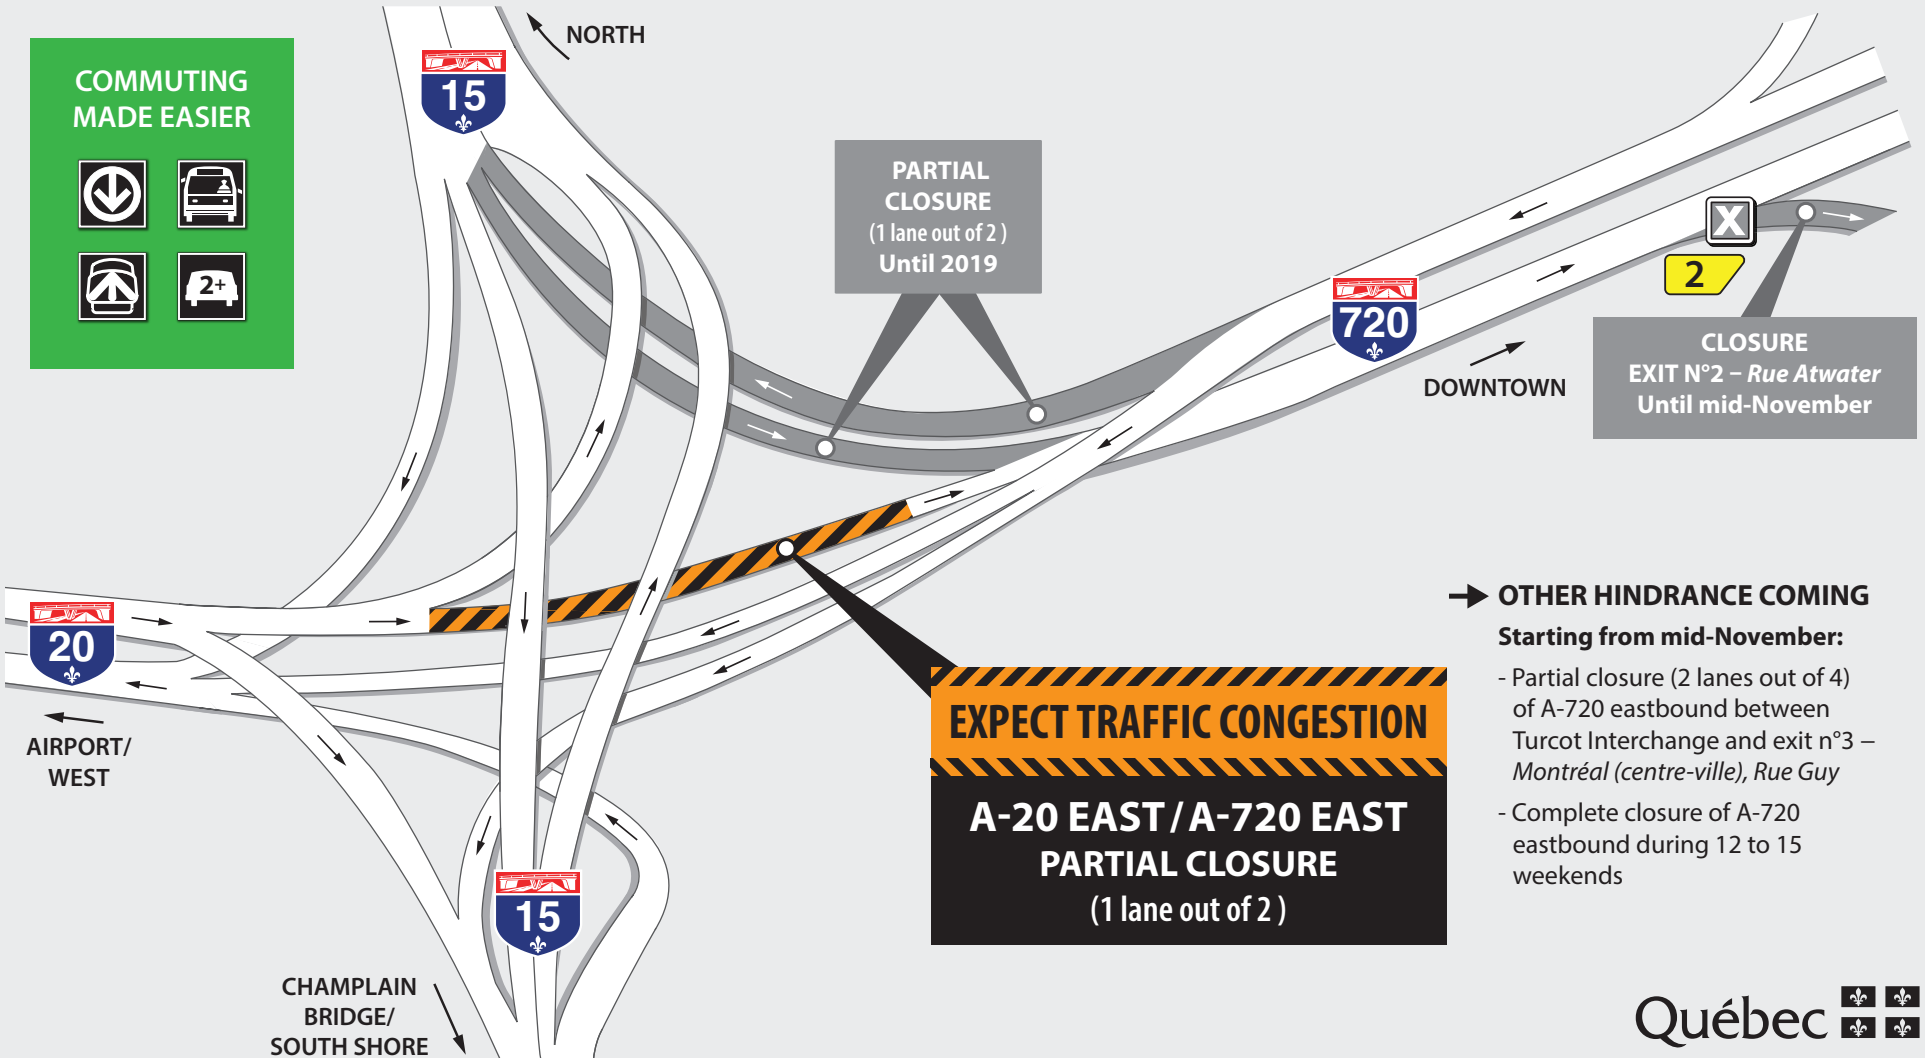

# MAJOR HINDRANCE TOWARD DOWNTOWN

## STARTING FROM OCTOBER 16 TO 2018

COMMUTING  
MADE EASIER

### → OTHER HINDRANCE COMING Starting from mid-November:

- Partial closure (2 lanes out of 4) of A-720 eastbound between Turcot Interchange and exit n°3 – Montréal (centre-ville), Rue Guy
- Complete closure of A-720 eastbound during 12 to 15 weekends